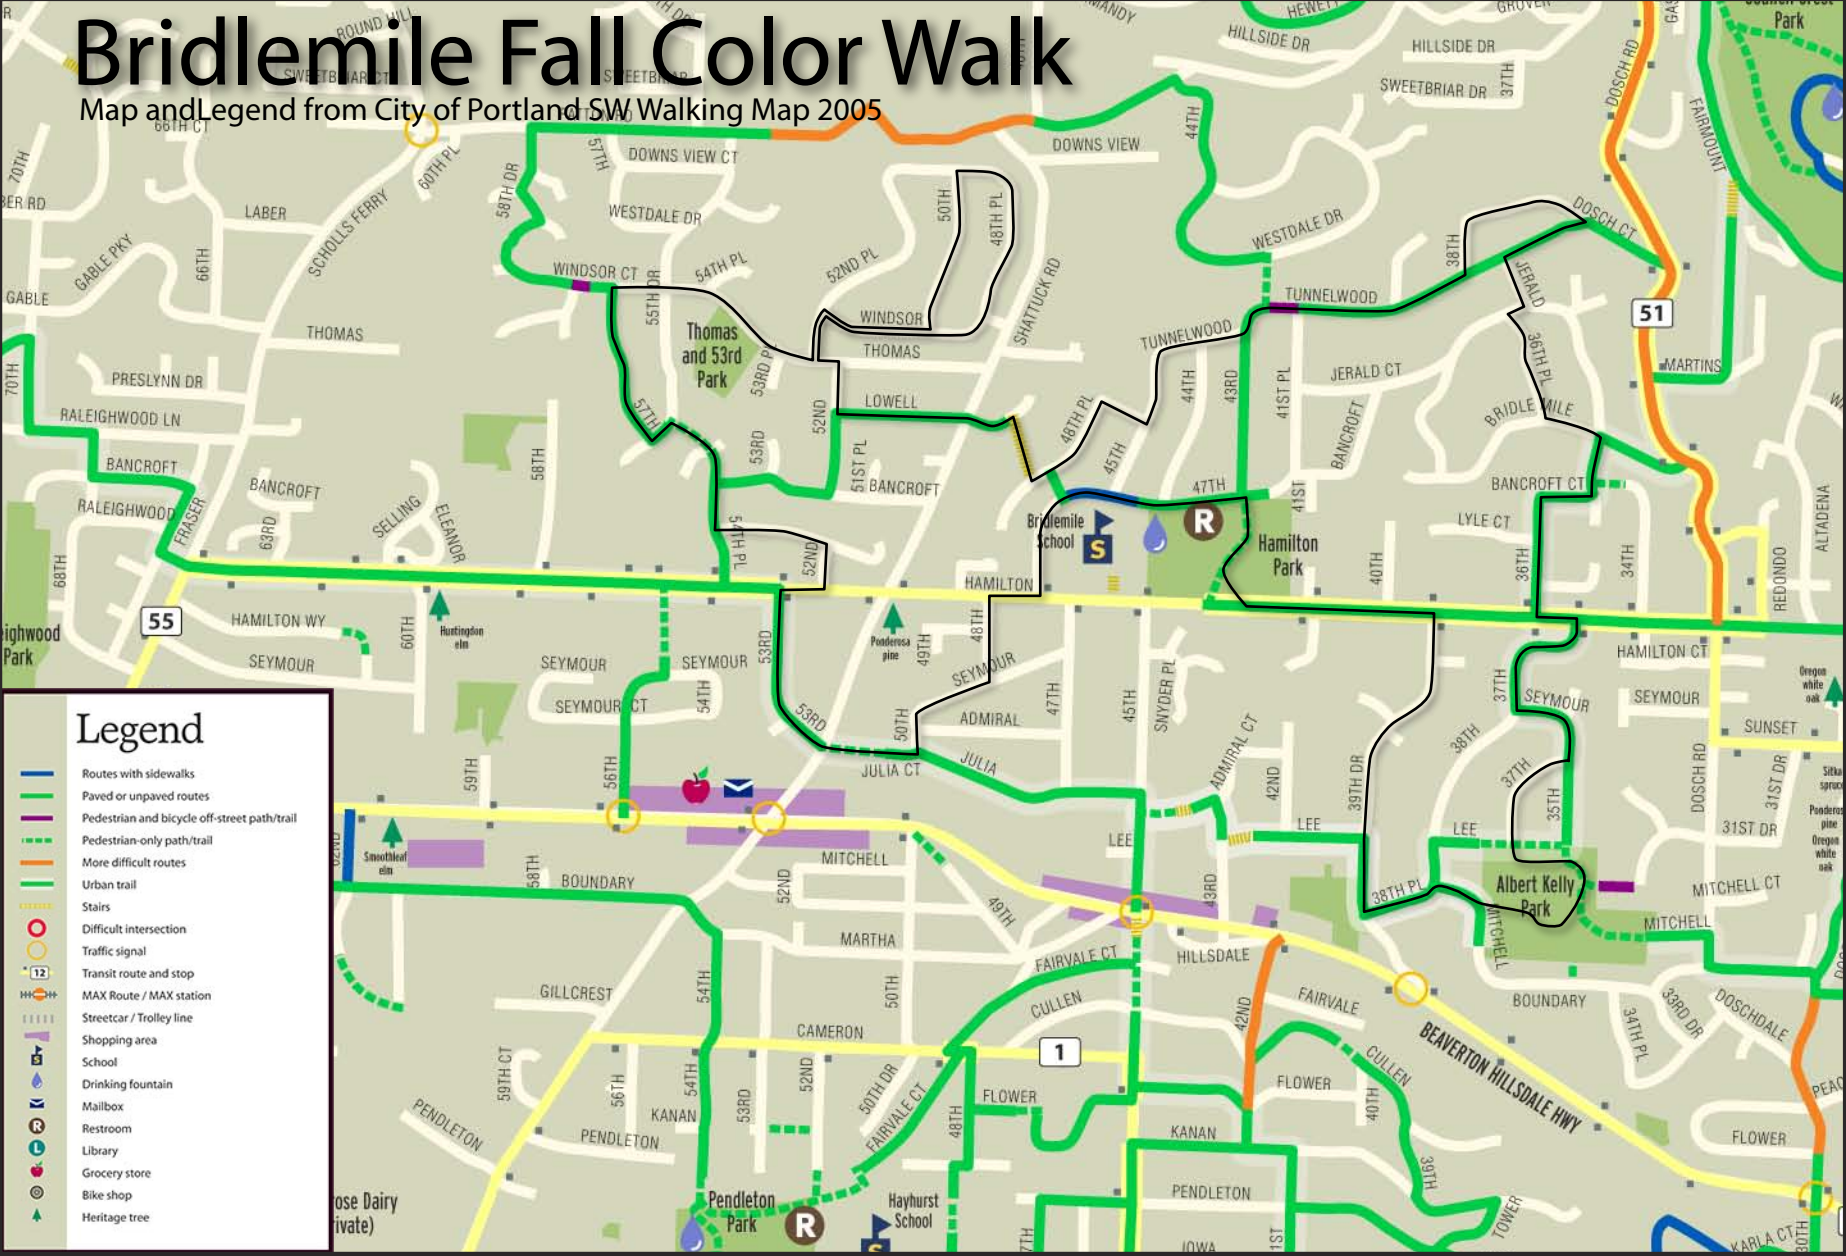

Bridlemile Fall Color Walk

Map and Legend from City of Portland SW Walking Map 2005

Legend

- Routes with sidewalks
- Paved or unpaved routes
- Pedestrian and bicycle off-street path/trail
- Pedestrian-only path/trail
- More difficult routes
- Urban trail
- Stairs
- X Difficult intersection
- O Traffic signal
- 12 Transit route and stop
- M MAX Route / MAX station
- T Streetcar / Trolley line
- S Shopping area
- S School
- F Drinking fountain
- M Mailbox
- R Restroom
- L Library
- A Grocery store
- B Bike shop
- T Heritage tree